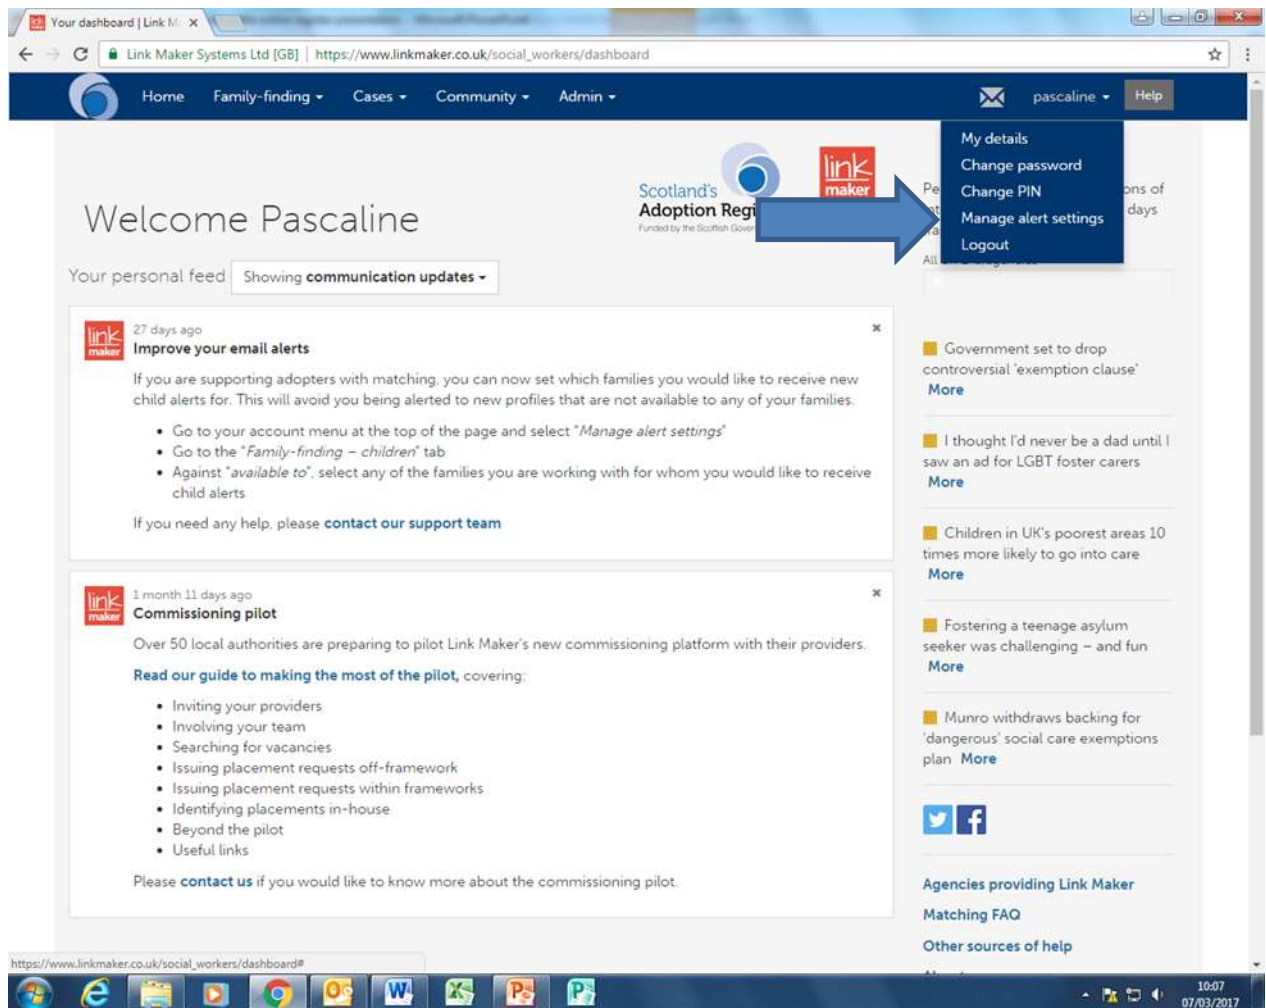

Managing your email alerts

Improve your email alerts

You can set which children or families you would like to receive new family or child alerts for. This will avoid you being alerted to new profiles that would not be possible link to any of your families or children.

Go to your account menu at the top of the page and select *"Manage alert settings"*

Please note there are two tabs in alert setting-

For adopters and adopters' social worker – *family finding – children*